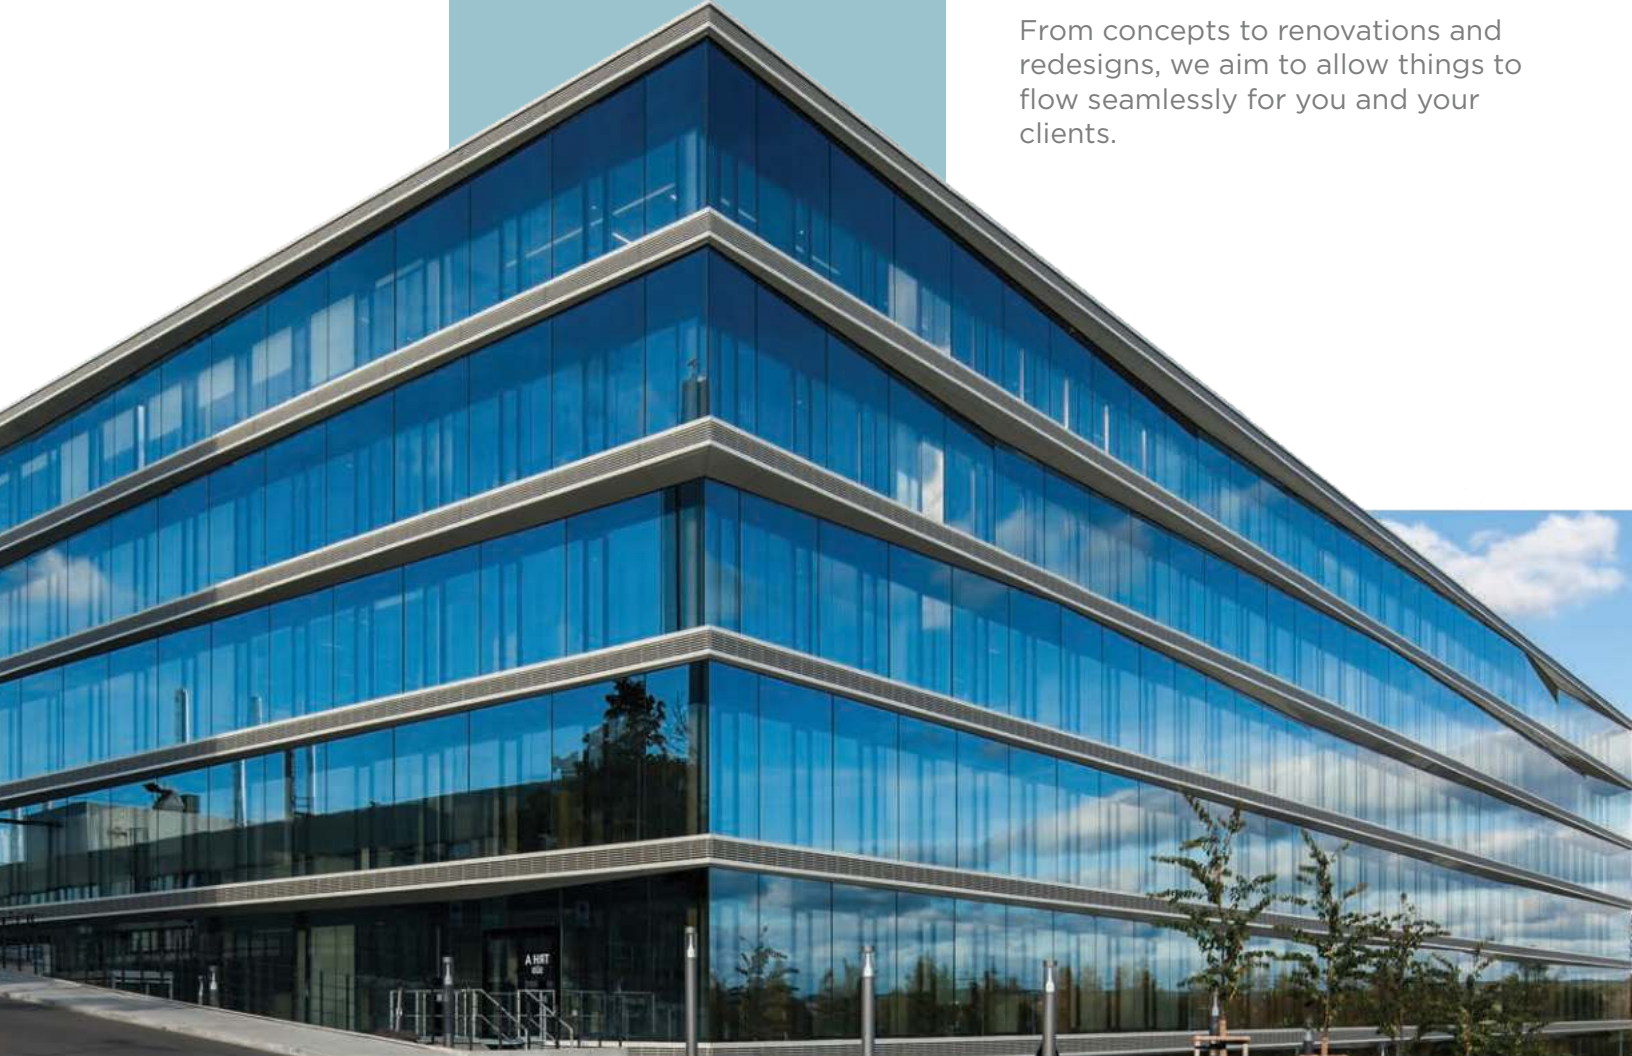

TO THE TRADE

Shades By Design is here to help you bring your unique vision and designs to life and complete your projects efficiently.

We partner with you every step of the way, from quoting, measuring, expert design, and installation. Our team is here to assist you with everything you need to design a beautiful and comfortable space for your clients with our custom, high-end shading solutions.

From concepts to renovations and redesigns, we aim to allow things to flow seamlessly for you and your clients.